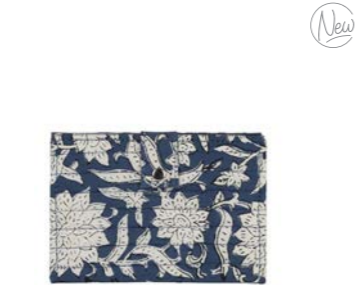

78719
Porte-cartes
Card holder
Indigo / Indigo
Coton + carton / Cotton + cardboard
16 x 11cm