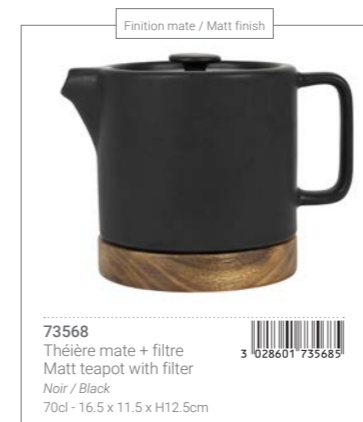

73568
Théière mate + filtre
Matt teapot with filter
Noir / Black
70cl - 16.5 x 11.5 x H12.5cm