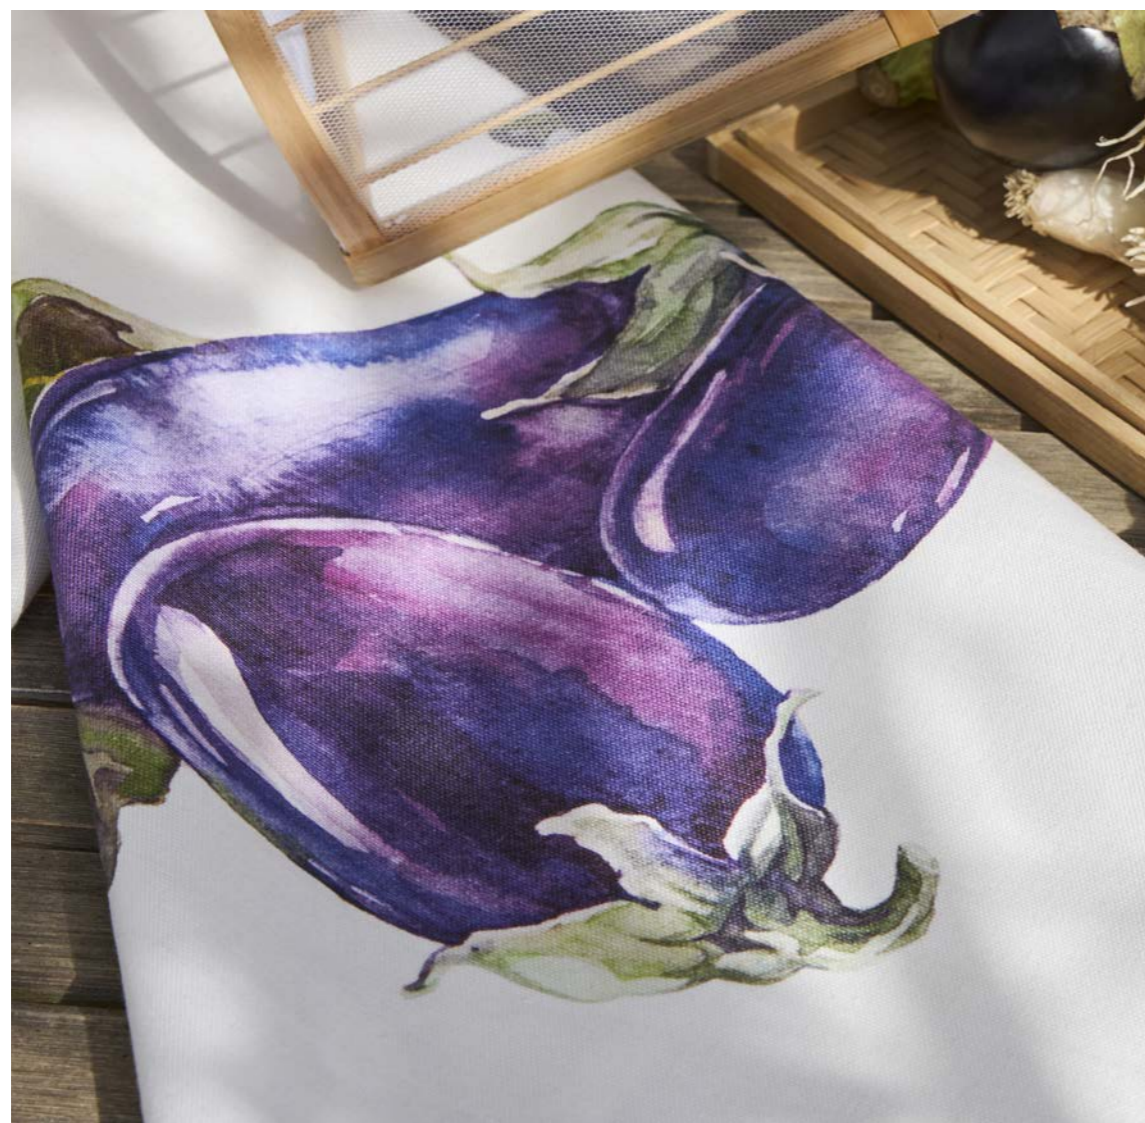

30368 - POTAGER
Torchon set x5
Set of 5 kitchen towels
Blanc / White
Coton / Cotton - 225g / m²
50 x 70cm