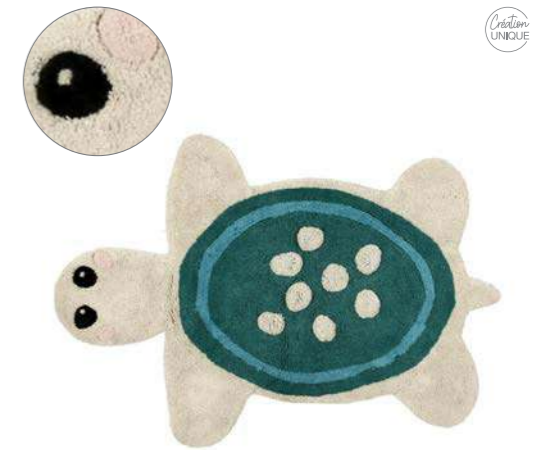

467368 - TORTUE
Tapis tortue
Tufted turtle carpet
Bleu / Blue
Coton + polyester + viscose
Cotton + polyester + viscose
92 x 65cm