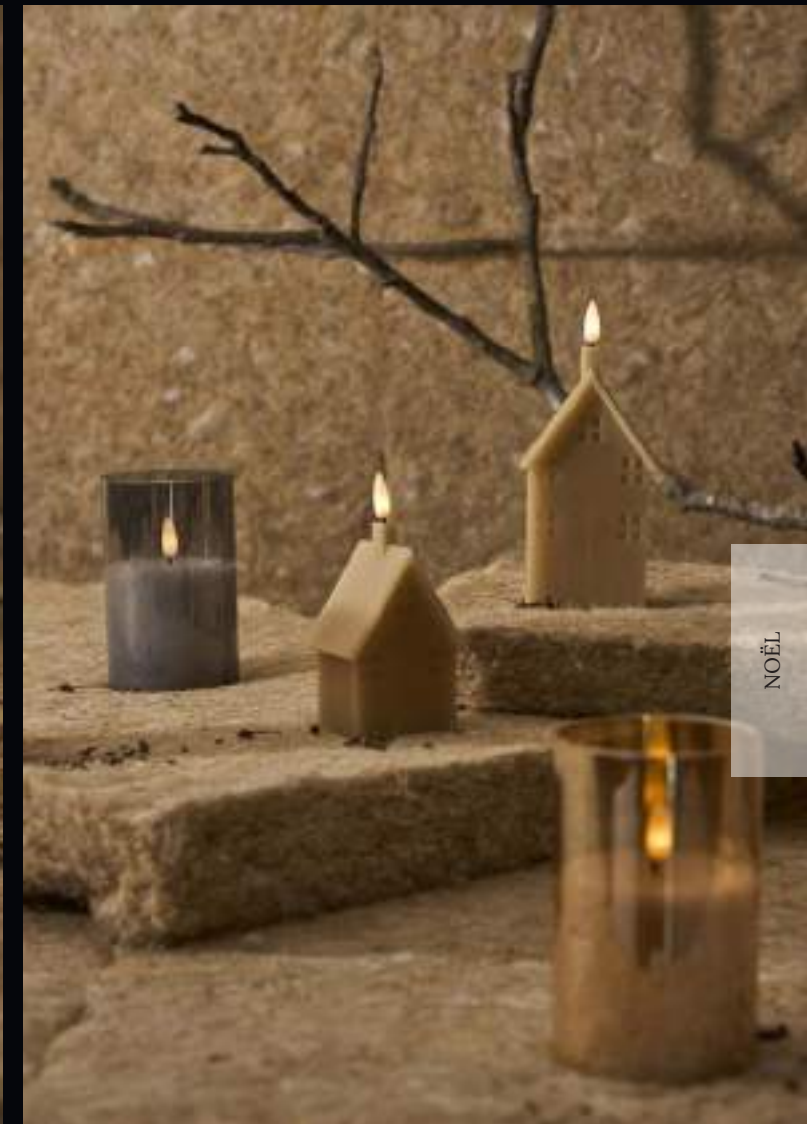

NOËL

Vendu sans piles / Sold without batteries